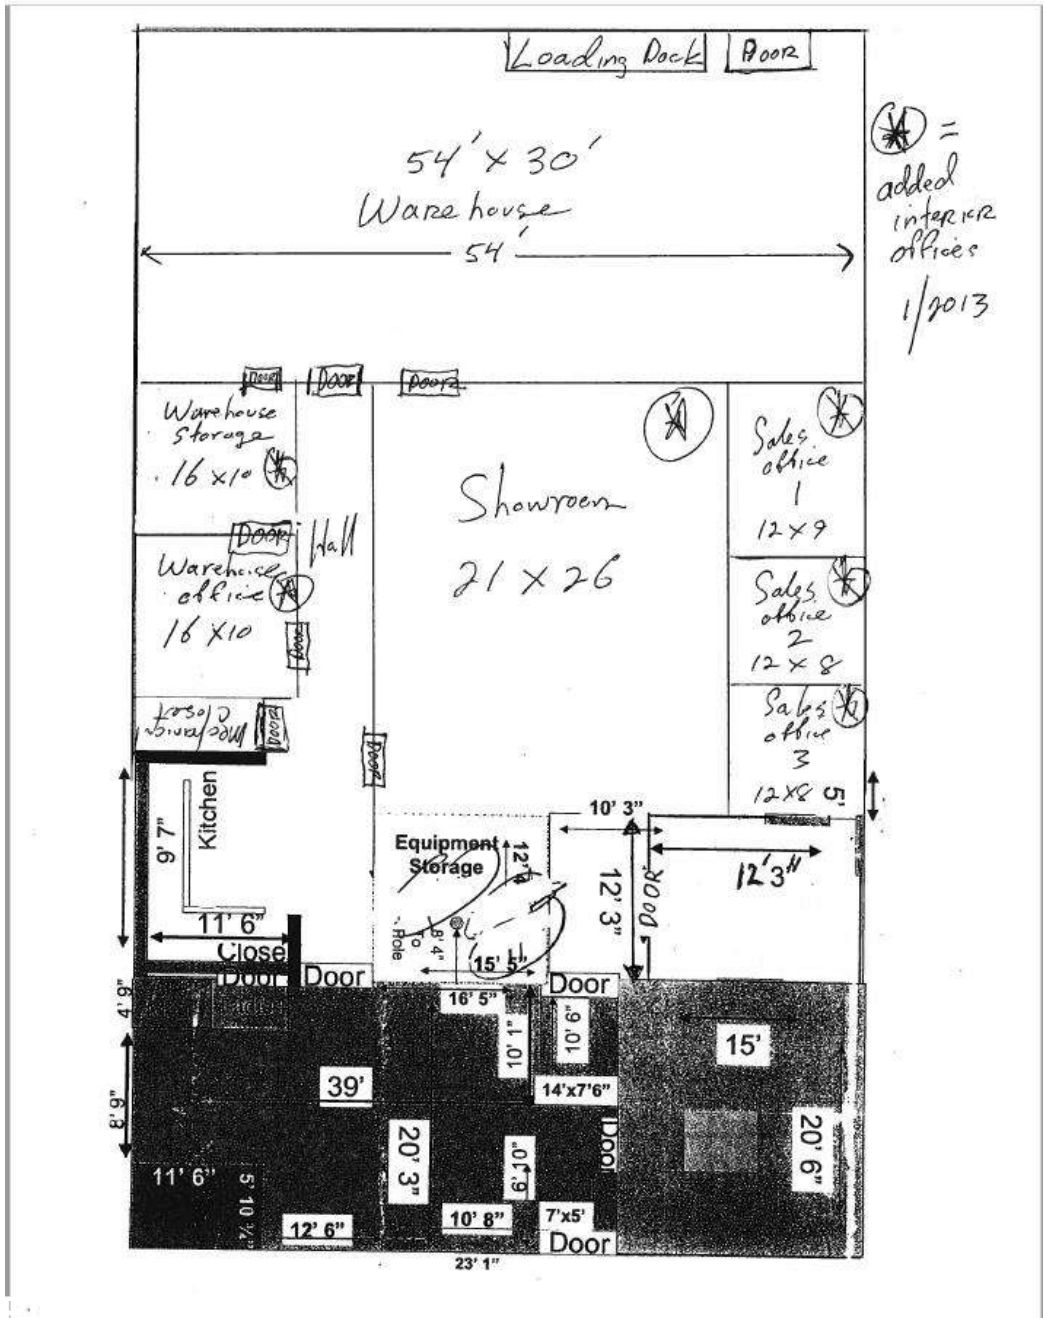

All information furnished regarding property for sale, rental or financing is from sources deemed reliable; but no warranty or representation is made to the accuracy thereof and same is submitted subject to errors, omissions, changes of price, rental or other conditions prior sales, sales, lease or withdrawal without notice.