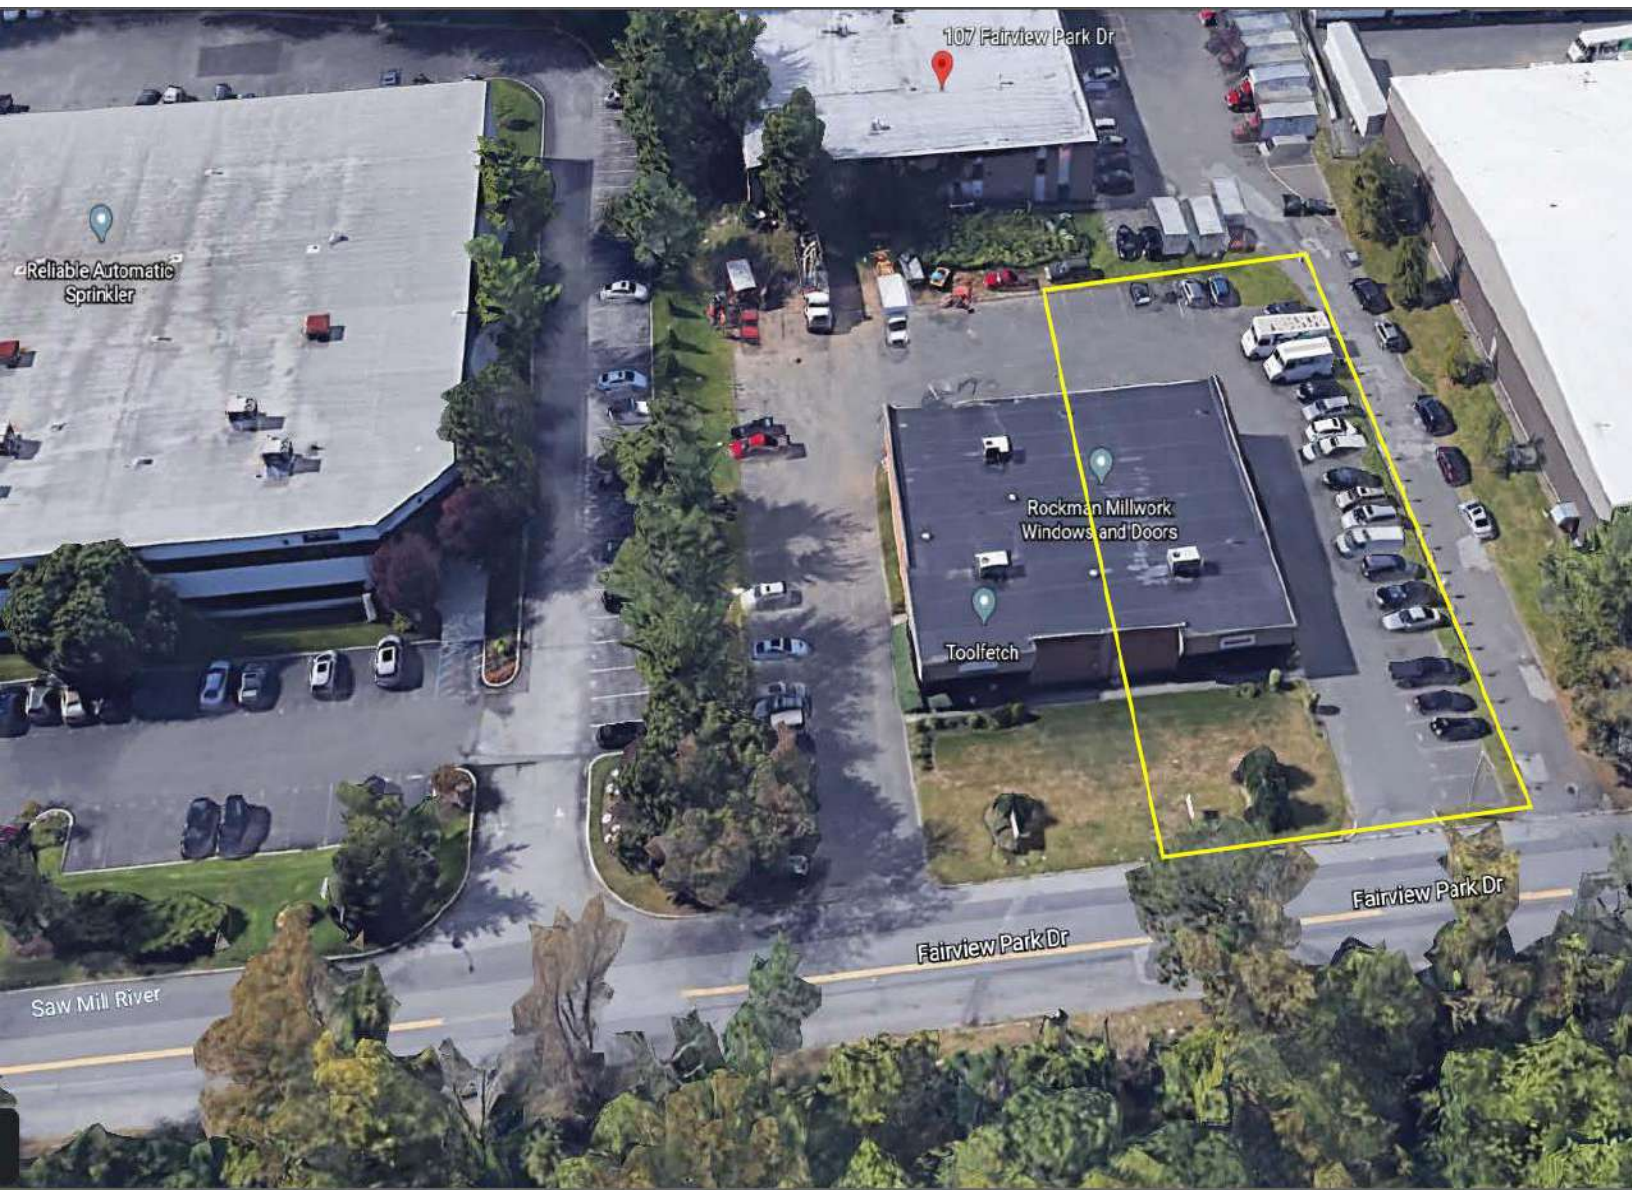

All information furnished regarding property for sale, rental or financing is from sources deemed reliable; but no warranty or representation is made to the accuracy there of and same is submitted subject to errors, omissions, changes of price, rental or other conditions prior sales, sales, lease or withdrawal without notice.