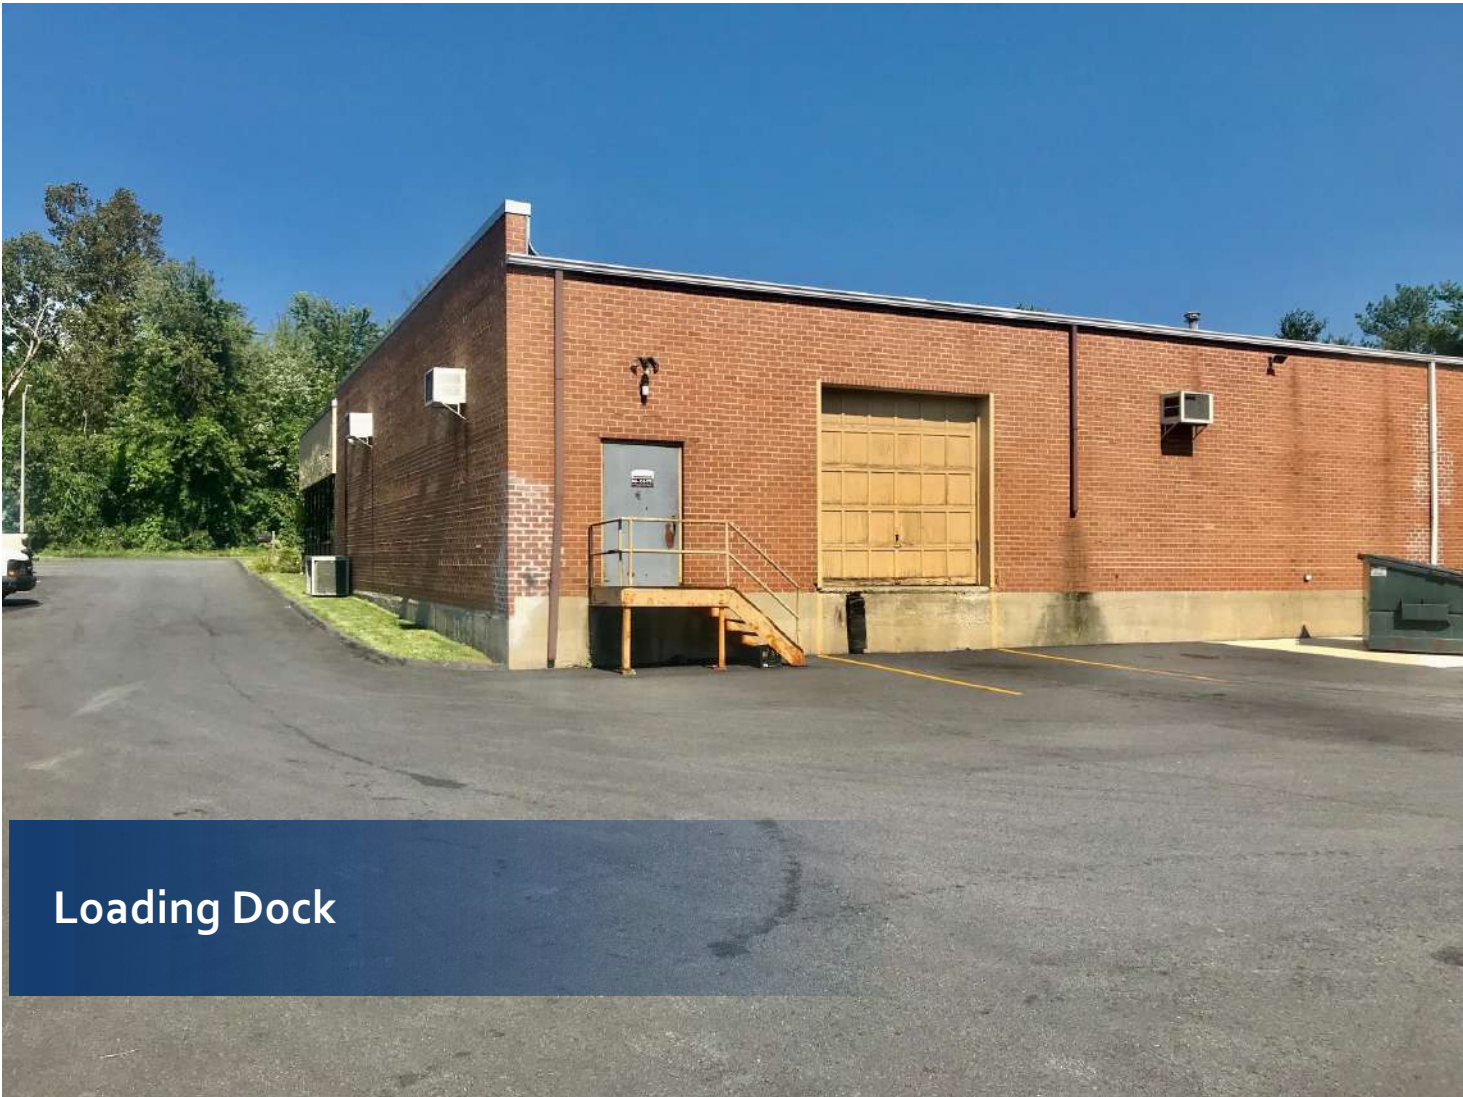

Loading Dock

All information furnished regarding property for sale, rental or financing is from sources deemed reliable; but no warranty or representation is made to the accuracy there of and same is submitted subject to errors, omissions, changes of price, rental or other conditions prior sales, sales, lease or withdrawal without notice.