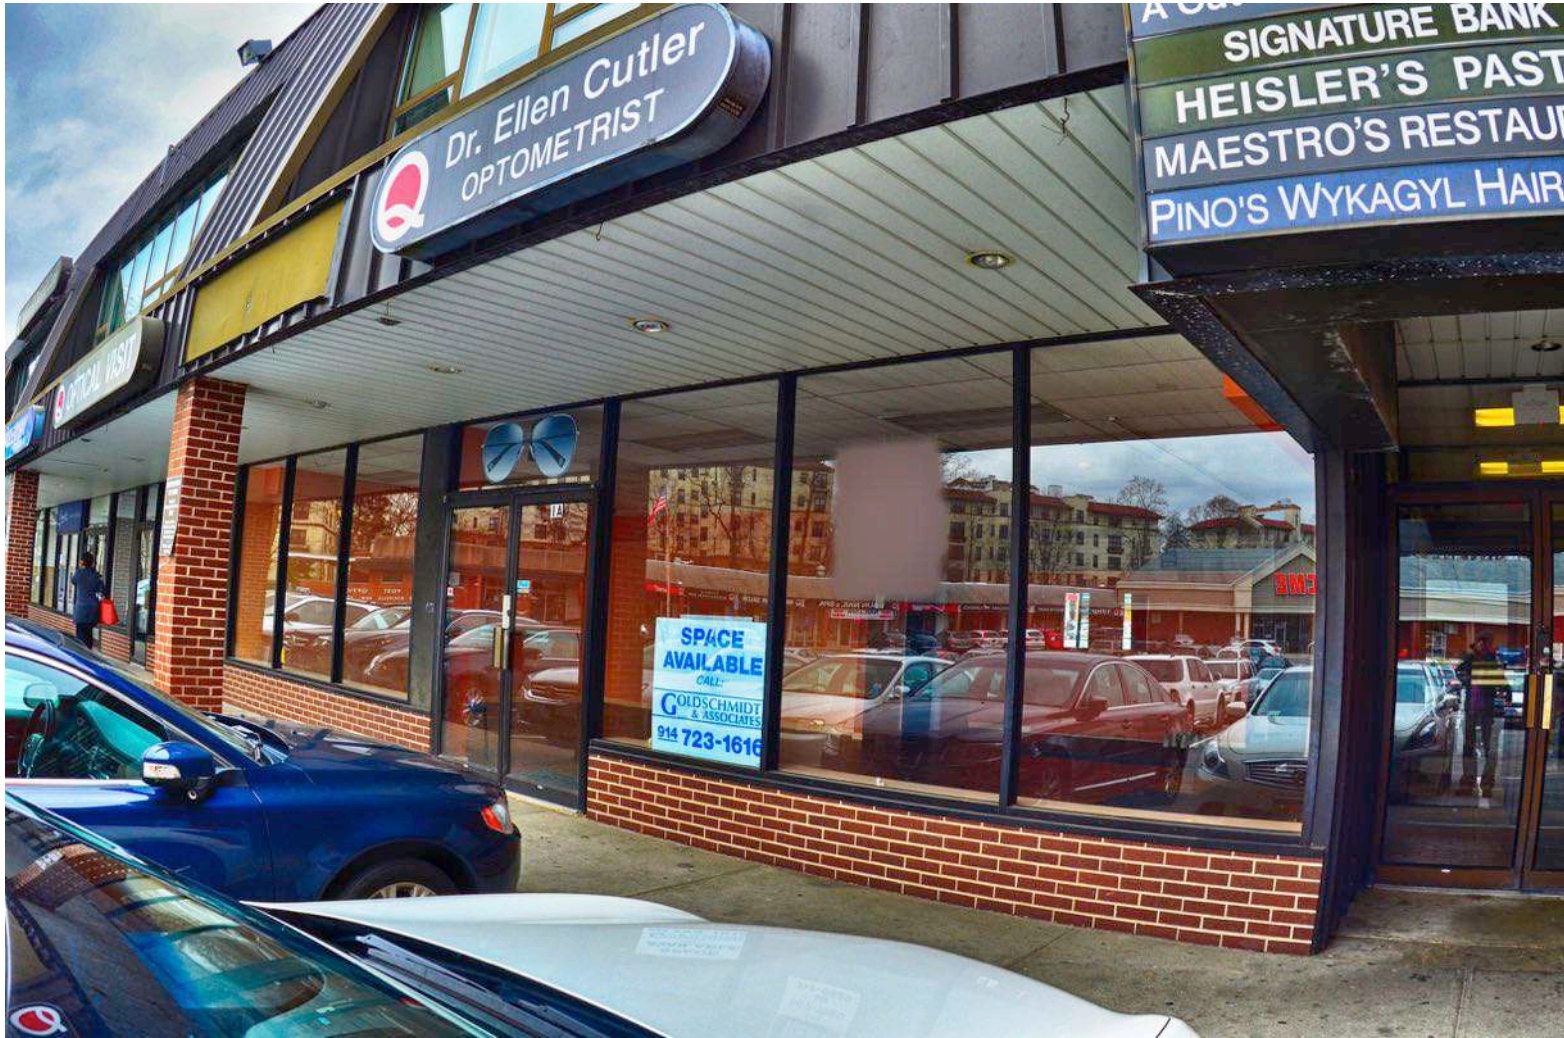

Quaker Ridge Shopping Center

1,650 SF

All information furnished regarding property for sale, rental or financing is from sources deemed reliable; but no warranty or representation is made to the accuracy there of and same is submitted subject to errors, omissions, changes of price, rental or other conditions prior sales, sales, lease or withdrawal without notice.